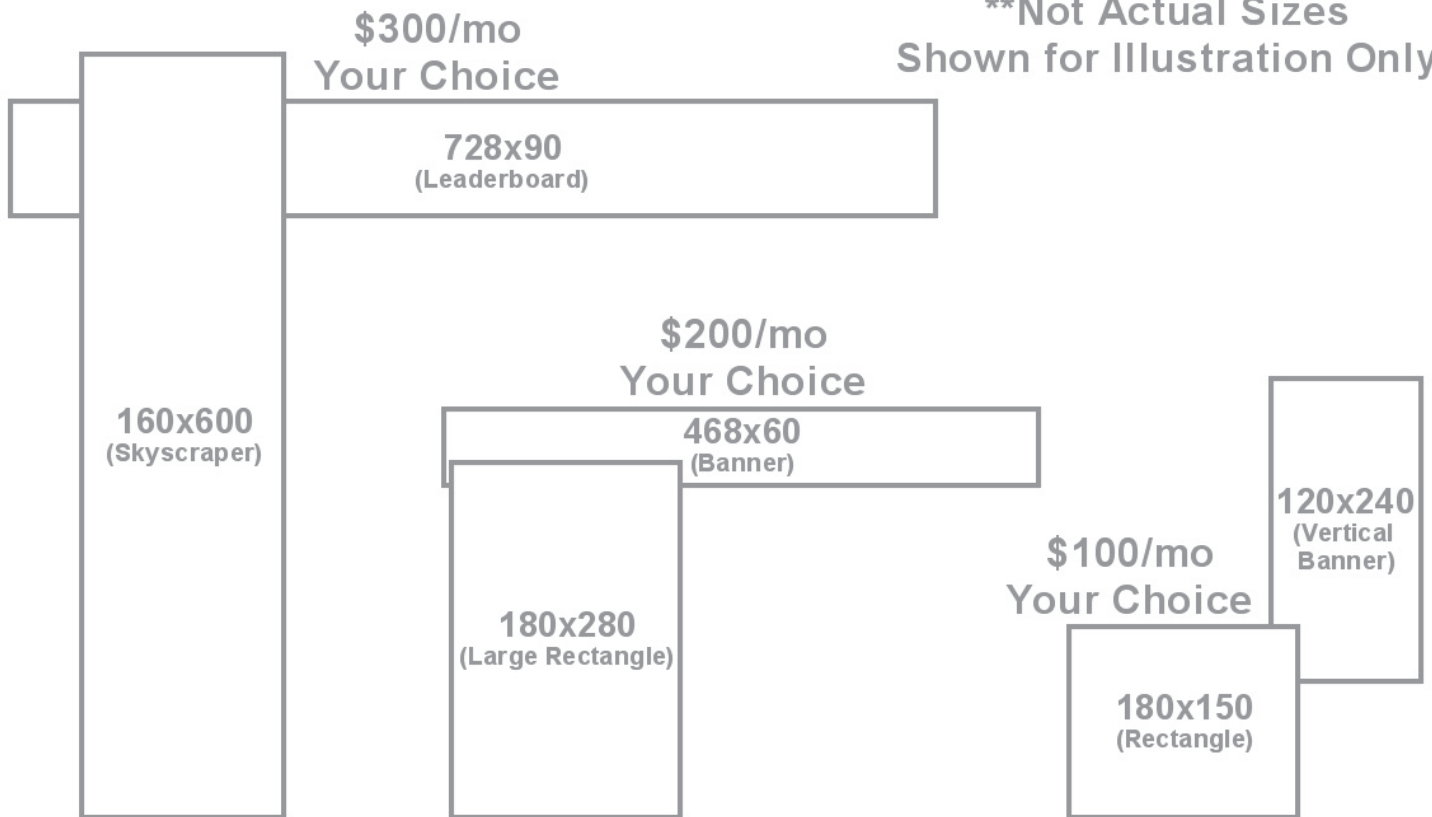

****Not Actual Sizes
Shown for Illustration Only**

Ad Name	Ad Size (pixels)	Monthly Price	Monthly Ad Views
Vertical Banner <i>or</i> Rectangle	120x240 <i>or</i> 180x150	\$100	5,000
Large Rectangle <i>or</i> Banner	180x280 <i>or</i> 468x60	\$200	10,000
Leaderboard <i>or</i> Skyscraper	728x90 <i>or</i> 160x600	\$300	15,000

20% off pricing for nonprofits.

Prices subject to change.

Supported Graphic Formats: gif, jpg, jpeg, png